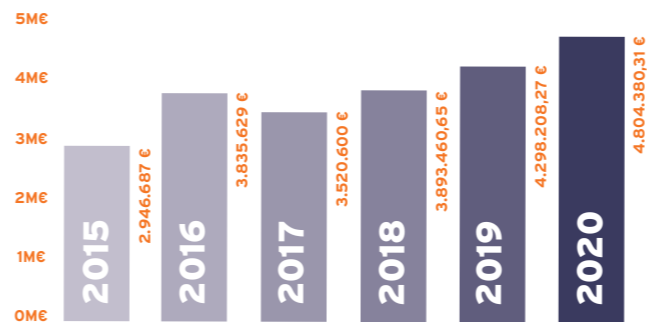

## Income projects 2020

EUROPEAN ADMINISTRATION

INDUSTRY

SPANISH ADMINISTRATION

CATALAN ADMINISTRATION

OTHERS

**39%**

GROWTH RATE IN THE PAST 6 YEARS