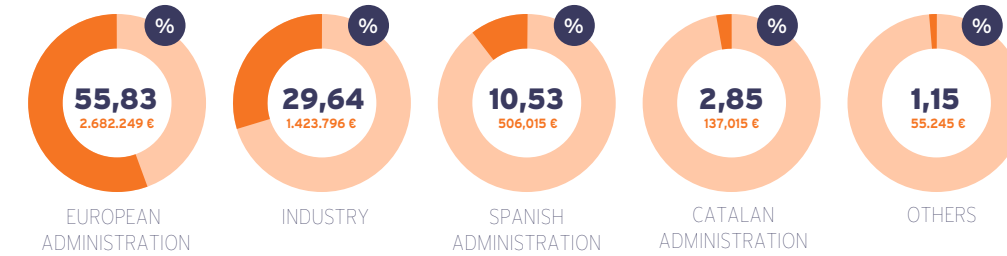

CTTC in numbers

TEAM MEMBERS

Income projects 2020

39%
GROWTH RATE IN THE PAST 6 YEARS

Social & Industrial Impact

AUTOMOTIVE & INTELLIGENT TRANSPORT SYSTEMS SMART MOBILITY SMART GRID AND ENERGY MANAGEMENT SMART CITIES SMART HEALTH SUSTAINABILITY ENHANCED MEDIA INDUSTRY 4.0 RURAL ENVIRONMENTS DRONES DEEP SPACE EXPLORATION CIVIL ENGINEERING EARTH SCIENCES CIVIL PROTECTION ENVIRONMENTAL AGENCIES