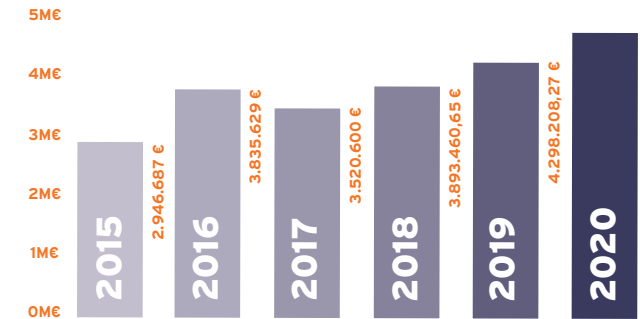

CTTC in numbers

TEAM MEMBERS

Income projects 2020

39%
GROWTH RATE IN THE PAST 6 YEARS

Social & Industrial Impact

AUTOMOTIVE & INTELLIGENT TRANSPORT SYSTEMS SMART MOBILITY SMART GRID AND ENERGY MANAGEMENT SMART CITIES SMART HEALTH SUSTAINABILITY ENHANCED MEDIA INDUSTRY 4.0 RURAL ENVIRONMENTS DRONES DEEP SPACE EXPLORATION CIVIL ENGINEERING EARTH SCIENCES CIVIL PROTECTION ENVIRONMENTAL AGENCIES